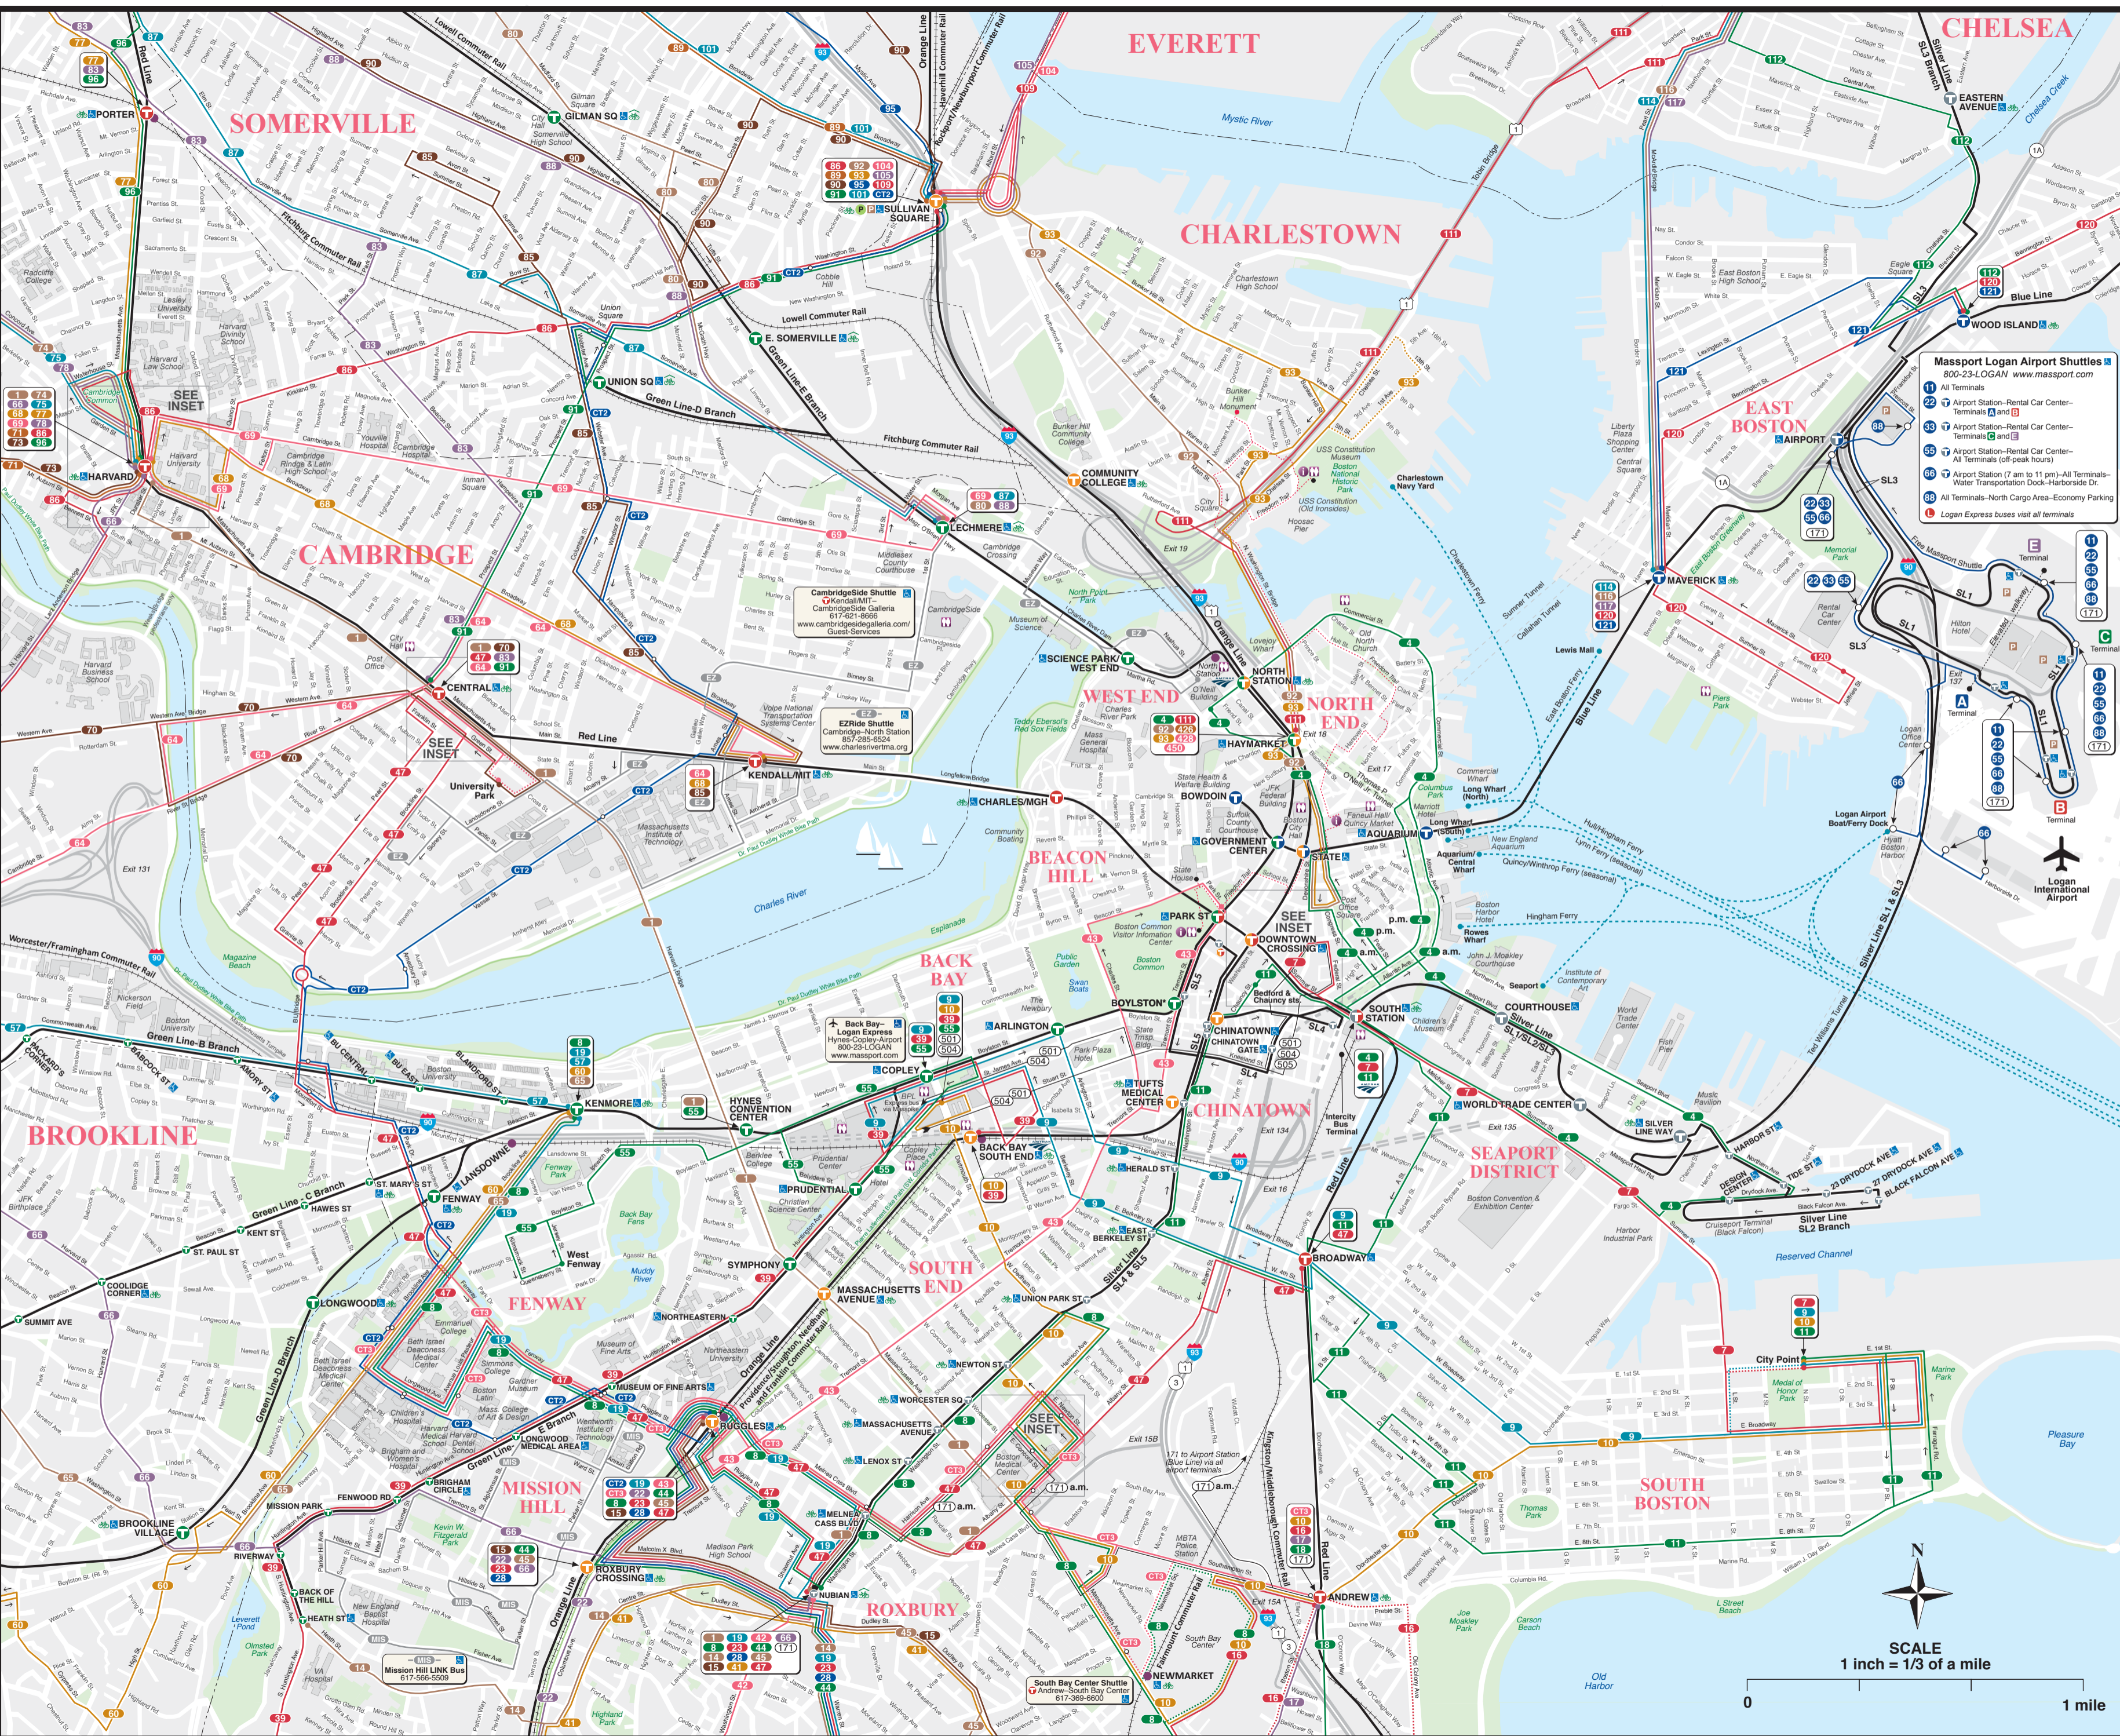

Harvard Square, Cambridge

Central Square, Cambridge

Downtown Boston

Boston Medical Center

LEGEND

- Red Line and station
- Orange Line and station
- Blue Line and station
- Green Line and station
- Street intersection stop
- Silver Line and station
- Commuter Rail and station
- Accessible station
- Parking available at station
- Bicycle rack at station
- Pedal & Park (bike storage)
- Amtrak service

Bus Routes

- Express route
- Non-MBTA route/shuttle
- Crostown or Massport Shuttle (airport) bus stop. Bus picks up and discharges passengers at these stops only.
- Bus routes at major connection points

NEIGHBORHOOD TOWN

- Public restroom
- Visitor information
- State route
- U.S. route
- Interstate
- Divided highway
- Tunnel
- Harbor
- Dock
- Ferry

*Boylston: Accessible for Silver Line only
 This map was prepared for the MBTA by the Central Transportation Planning Staff © MBTA 2023. All Rights Reserved. No portion of this map may be reproduced without the permission of the MBTA. Cartography by Kenneth A. Dumas, CTPS.